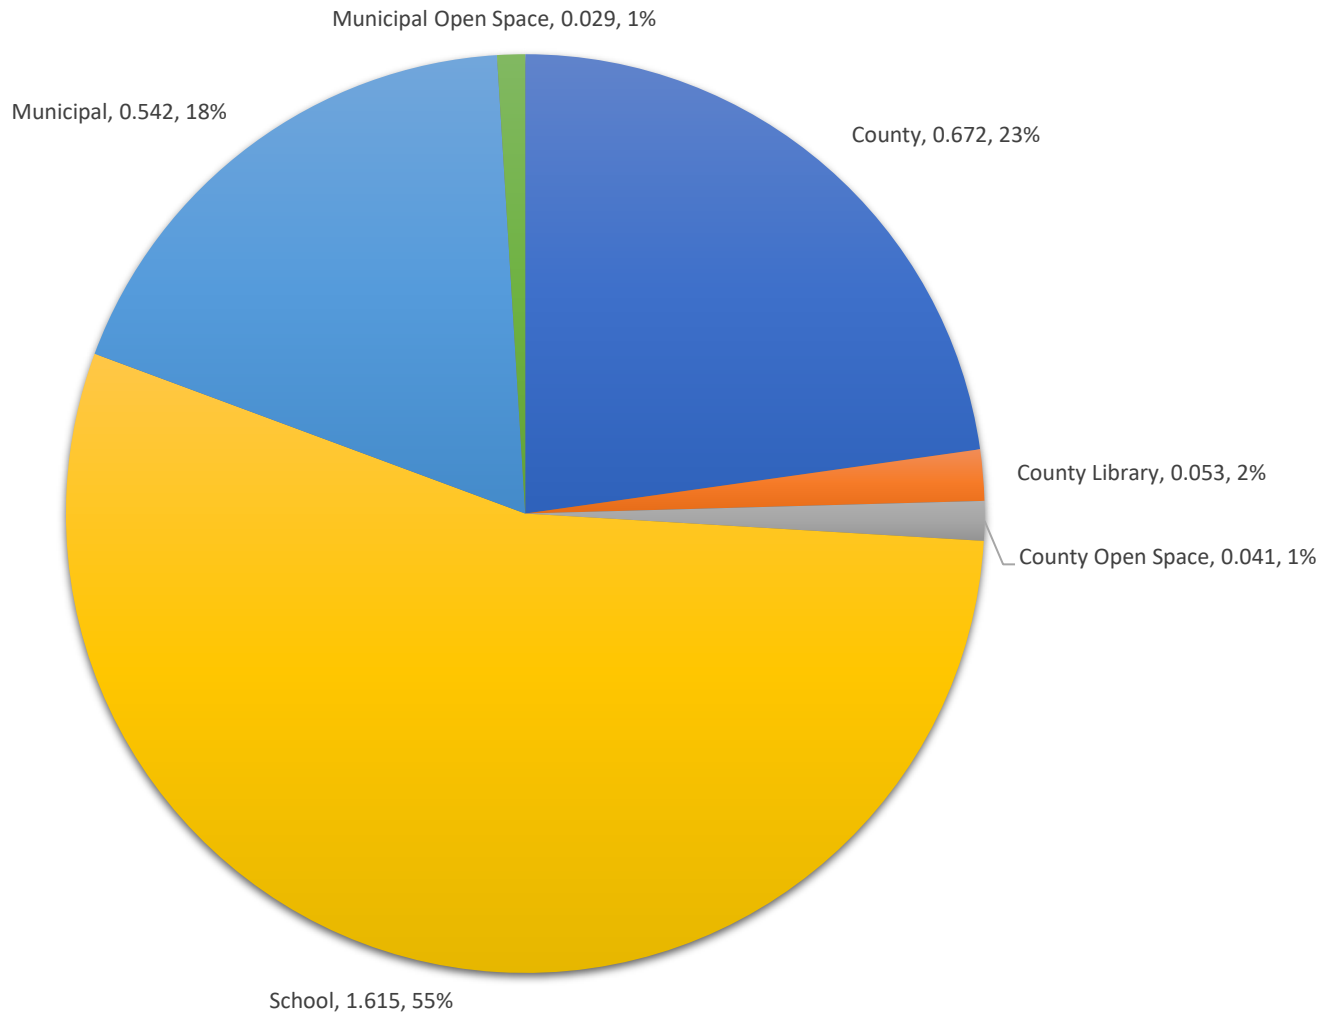

## 2017 Lopatcong Tax Rate \$2.952

■ County ■ County Library ■ County Open Space ■ School ■ Municipal ■ Municipal Open Space